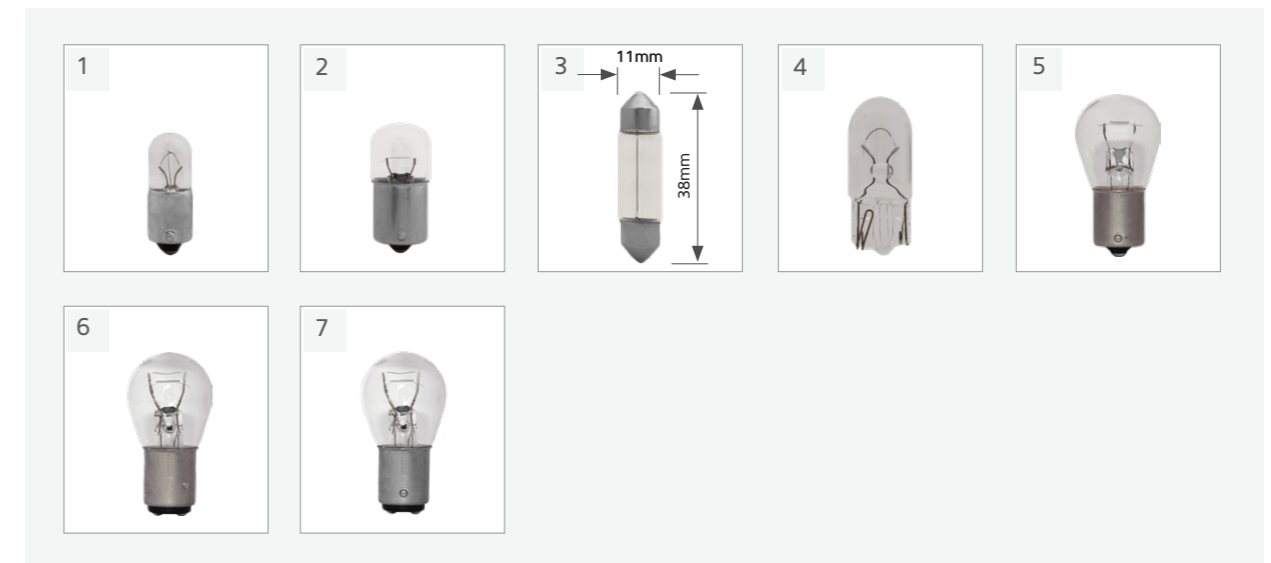

Extreme Life

Ref.	ECE	Volt	Watt	Base	Dimensions (mm)	Packing/ pcs.	Image No.
244111	T4W	12V	4W	BA9s		200	1
244314	R5W	12V	5W	BA15s		200	2
274214	C5W	12V	5W	SV8,5-8	11 x 38	200	3
254732	W5W	12V	5W	W2,1x9,5d		200	4
244316	R10W	12V	10W	BA15s		200	2
284281	P21W	12V	21W	BA15s		200	5
284139	P21/4W	12V	21/4W	BAZ15d		200	6
284338	P21/5W	12V	21/5W	BAY15d		200	7