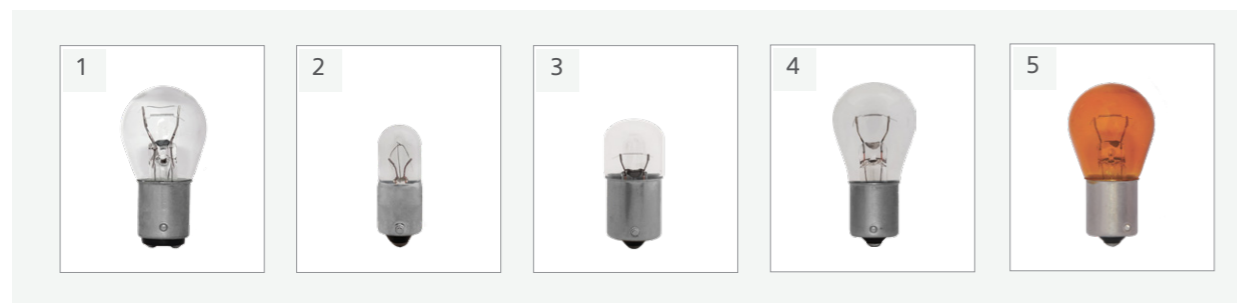

Heavy Duty

Ref.	ECE	Volt	Watt	Base	Description	Packing/ pcs.	Image No.
287338	P21/5W	12V	21/5W	BAY15d		200	1
447122	T4W	24V	4W	BA9s		200	2
447344	R5W	24V	5W	BA15s		200	3
447345	R10W	24V	10W	BA15s		200	3
487281	P21W	24V	21W	BA15s		200	4
488288 ①	PY21W	24V	21W	BAU15s	Amber	200	5
487339	P21/5W	24V	21/5W	BAY15d		200	1

① For white flasher lamps