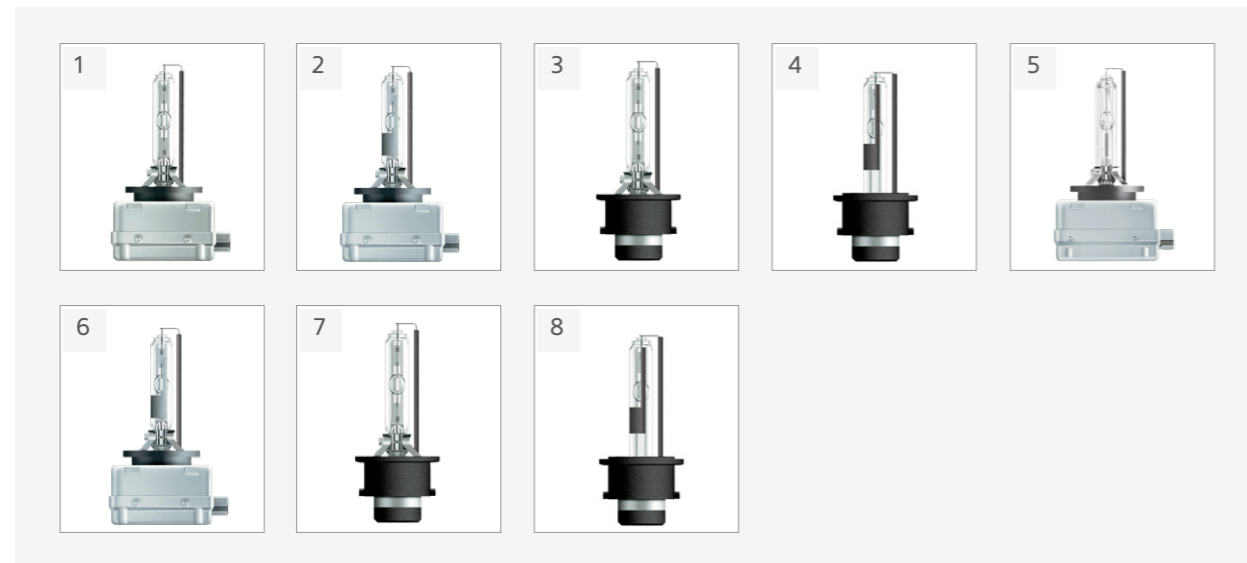

Standard

Ref.	ECE	Volt	Watt	Base	Description	Packing/ pcs.	Image No.
920005 ①	D1S		35W	PK32d-2	D1S	1	1
920006 ①	D1R		35W	PK32d-3	D1R	1	2
920002 ①	D2S		35W	P32d-2	D2S	1	3
920004 ①	D2R		35W	P32d-3	D2R	1	4
920000 ①	D3S		35W	PK32d-5	D3S	1	5
920003 ①	D3R		35W	PK32d-6	D3R	1	6
920007 ①	D4S		35W	P32d-5	D4S	1	7
920008 ①	D4R		35W	P32d-6	D4R	1	8

Standard

Ref.	ECE	SAE/ DOT	Volt	Watt	Base	Description	Packing/ pcs.	Image No.
210651	H1	H1	12V	55W	P14,5s	H1	100	1
210653	H3	H3	12V	55W	PK22s	H3	100	2
210611	H4		12V	60/55W	P43t	H4	100	3
210607	H7	H7	12V	55W	PX26d	H7	100	4
210008	H8	H8	12V	35W	PGJ19-1	H8	100	5
210009	H9	H9	12V	65W	PGJ19-5	H9	100	6
210010	H10		12V	42W	PY20d	H10	100	7
210011	H11	H11	12V	55W	PGJ19-2	H11	100	5
210012	H12		12V	53W	PZ20d	H12	100	8
210013	H13		12V	60/55W	P26,4t	H13	100	9

① Also available upon request in Sky Blue version up to 6.000K