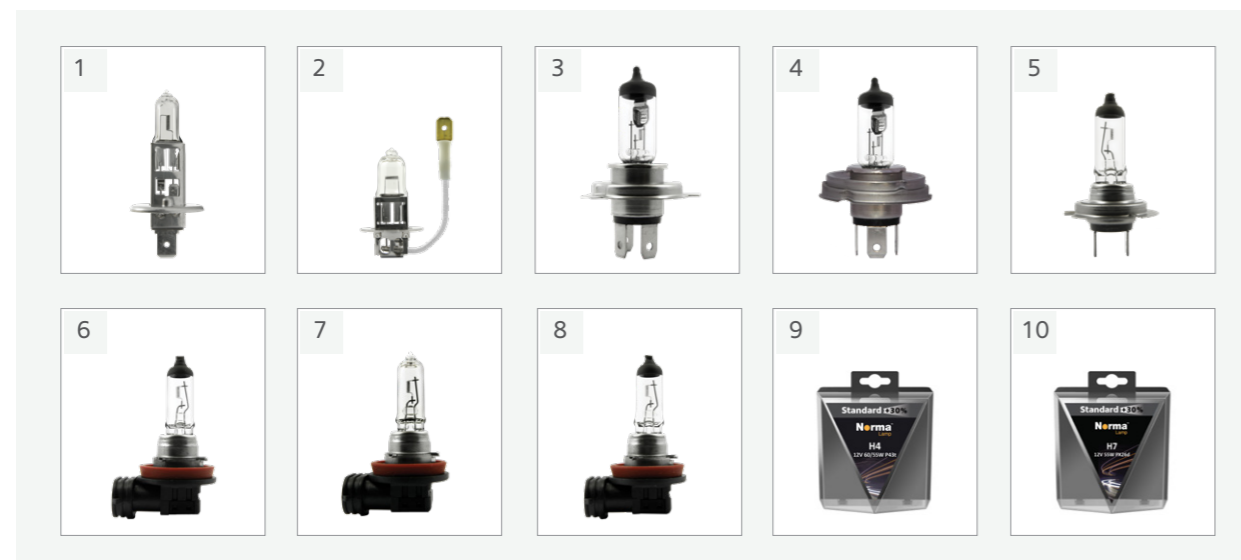

Twin Plastic Box program

Ref.	ECE	Volt	Watt	Base	Description	Packing/ pcs.	Image No.
211611-302 ①	H4	12V	60/55W	P43t	H4	10	9
211607-302 ①	H7	12V	55W	PX26d	H7	10	10

① Production on request

Ultimate +100%

Ref.	ECE	Volt	Watt	Base	Description	Packing/ pcs.	Image No.
213651	H1	12V	55W	P14,5s	H1	100	1
213653	H3	12V	55W	PK22s	H3	100	2
213611	H4	12V	60/55W	P43t	H4	100	3
213607	H7	12V	55W	PX26d	H7	100	4
213011	H11	12V	55W	PGJ19-2	H11	100	5

Twin Plastic Box program

Ref.	ECE	Volt	Watt	Base	Description	Packing/ pcs.	Image No.
213611-302 ①	H4	12V	60/55W	P43t	H4	10	6
213607-302 ①	H7	12V	55W	PX26d	H7	10	7