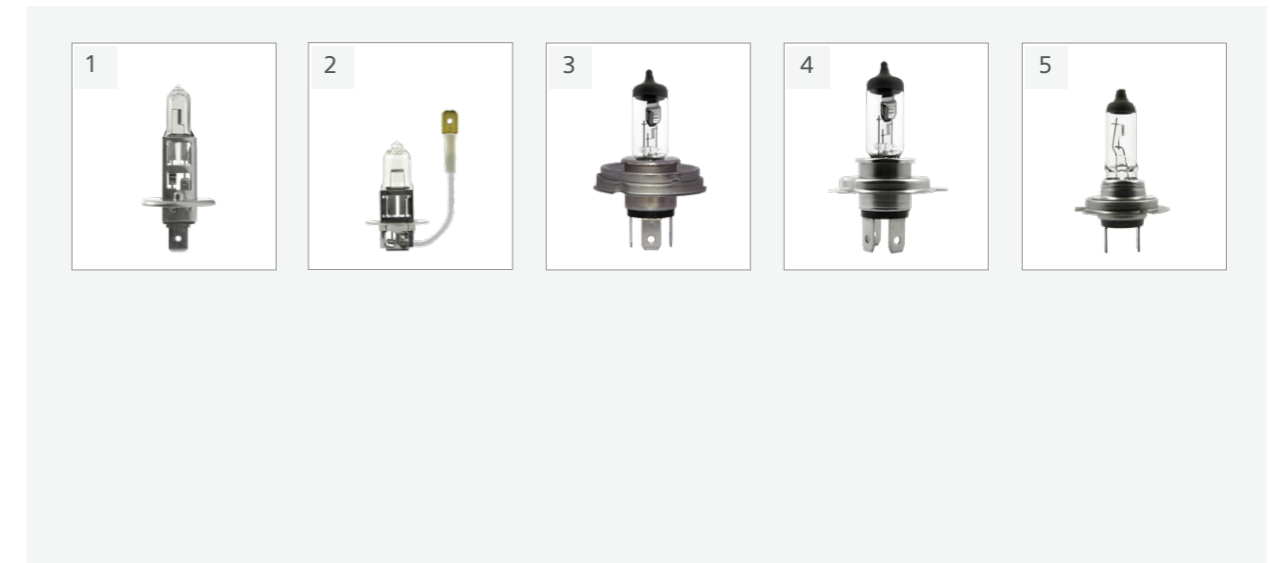

* No ECE approval - Not for use in European public traffic

① Production on request