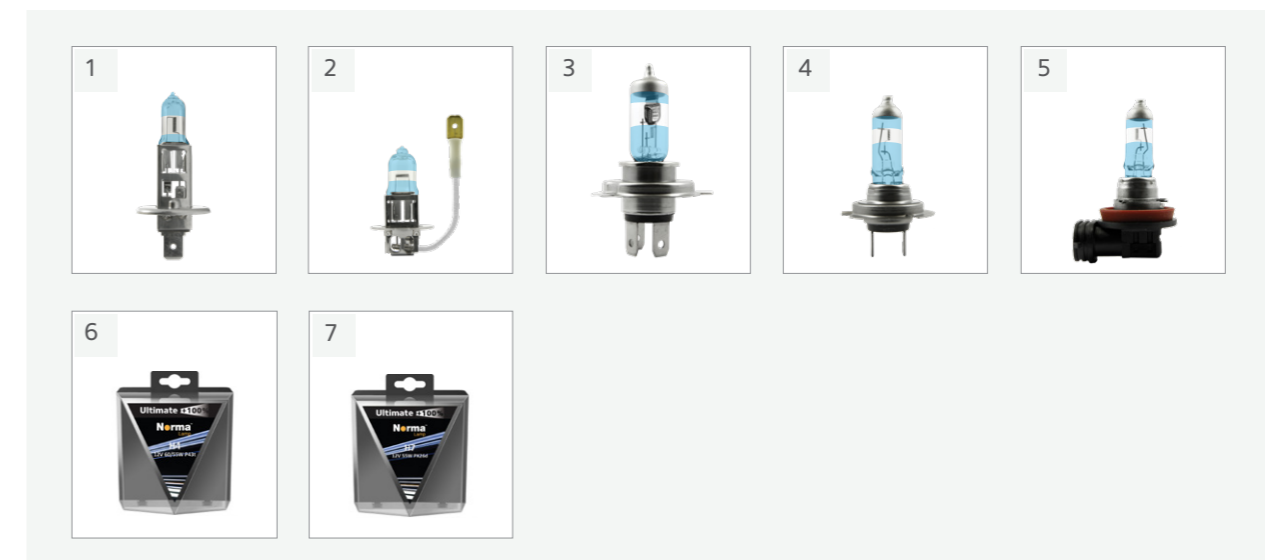

① Production on request