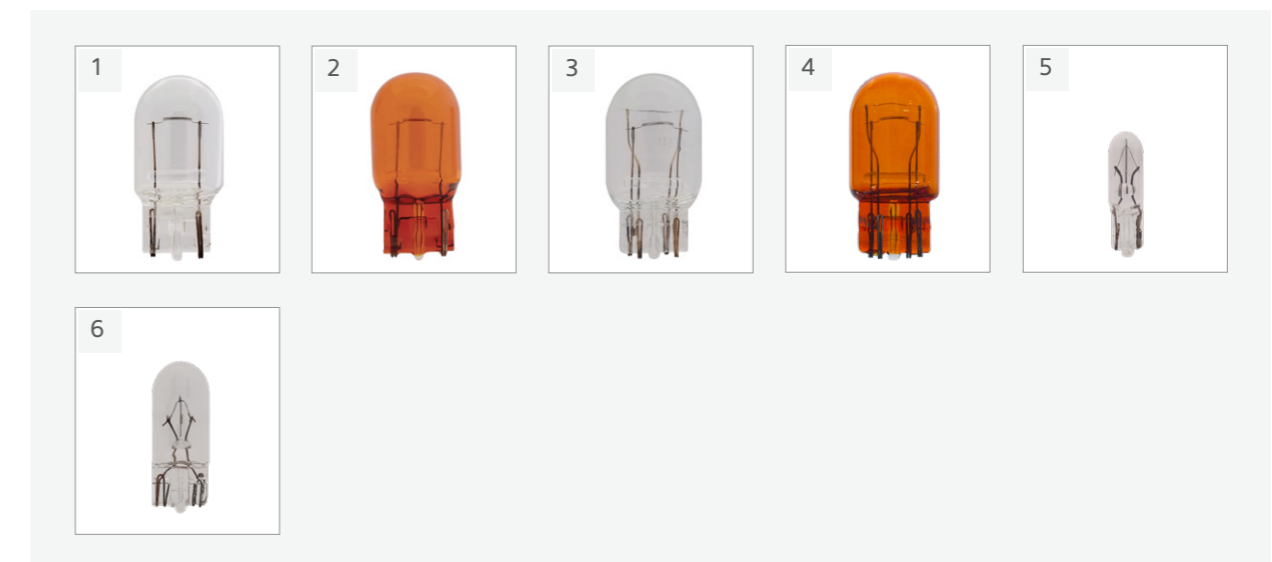

- ② For white flasher lamps