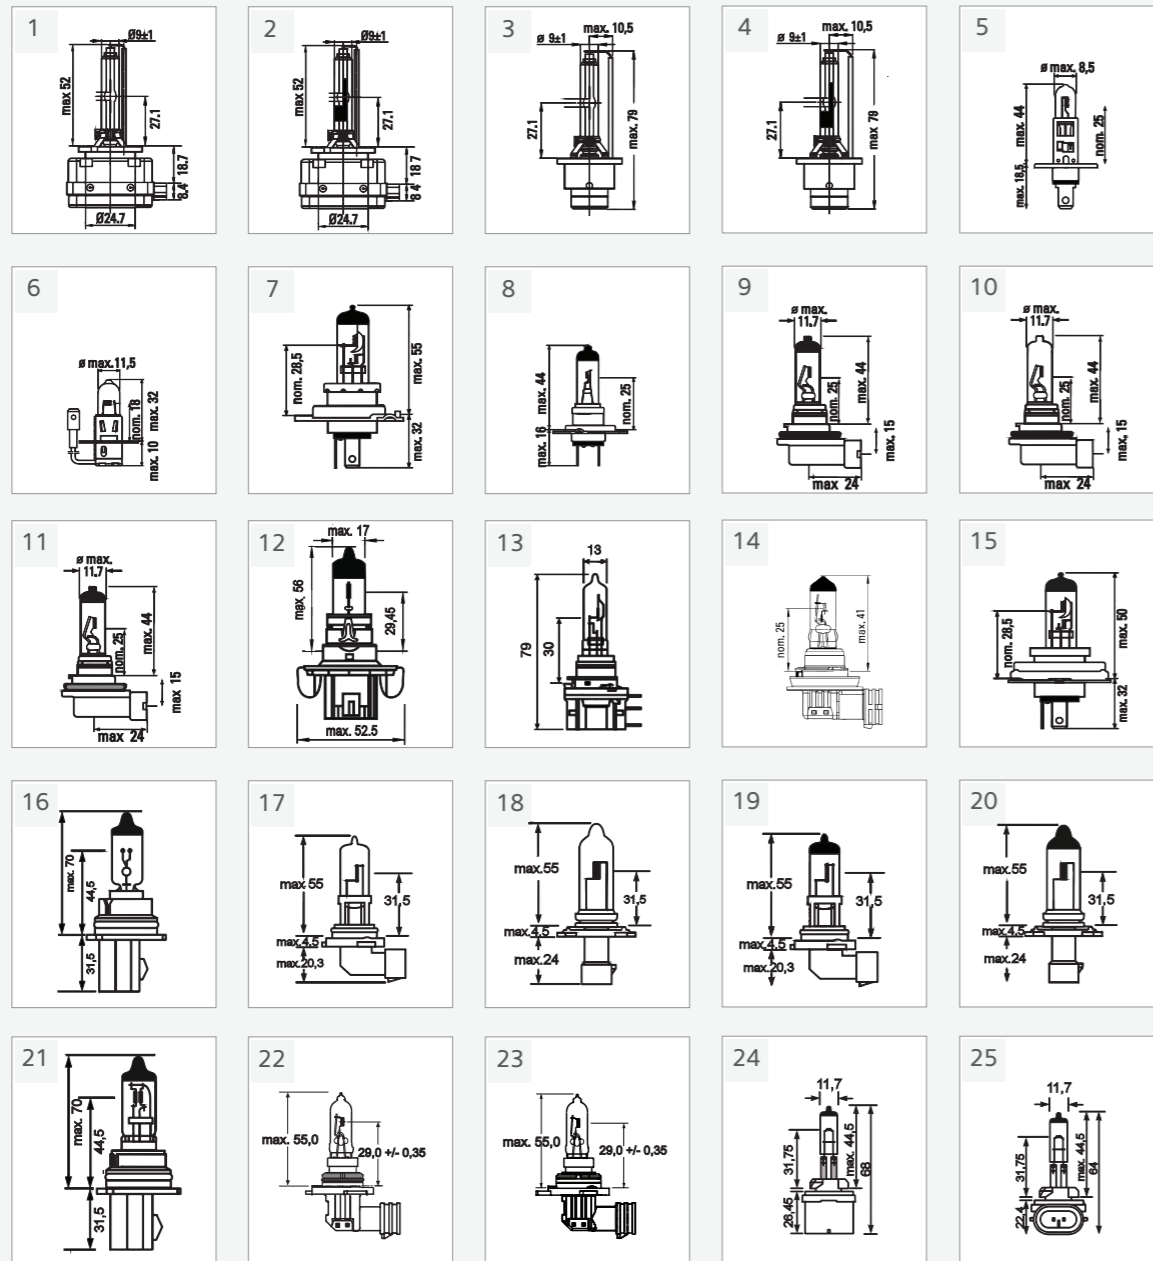

1. D1S, D3S	6. H3	11. H11	16. HB1	21. HB5
2. D1R, D3R	7. H4	12. H13	17. HB3	22. HIR1
3. D2S, D4S	8. H7	13. H15	18. HB3A	23. HIR2
4. D2R, D4R	9. H8	14. H16	19. HB4	24. 880, 893
5. H1	10. H9	15. HR2	20. HB4A	25. 881, 896