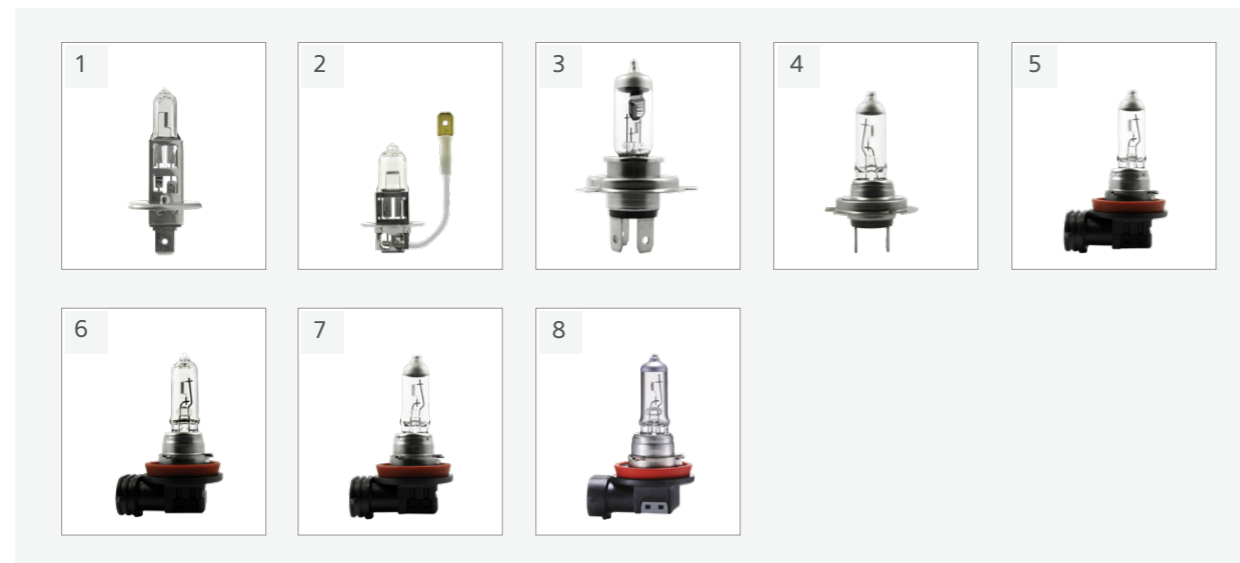

Extreme Life

Ref.	ECE	SAE/ DOT	Volt	Watt	Base	Description	Packing/ pcs.	Image No.
214651	H1	H1	12V	55W	P14,5s	H1	100	1
214653 ①	H3	H3	12V	55W	PK22s	H3	100	2
214611	H4		12V	60/55W	P43t	H4	100	3
214607	H7	H7	12V	55W	PX26d	H7	100	4
214008 ①	H8	H8	12V	35W	PGJ19-1	H8	100	5
214009 ①	H9	H9	12V	65W	PGJ19-5	H9	100	6
214011 ①	H11	H11	12V	55W	PGJ19-2	H11	100	7
214016 ①	H16		12V	19W	PGJ19-3	H16	100	8

① Production on request

Extreme Life

Ref.	ECE	SAE/ DOT	Volt	Watt	Base	Description	Packing/ pcs.	Image No.
414652 ①	H1	H1	24V	70W	P14,5s	H1	100	1
414656 ①	H3	H3	24V	70W	PK22s	H3	100	2
414612 ①	H4		24V	75/70W	P43t	H4	100	3
414647 ①	H7	H7	24V	70W	PX26d	H7	100	4
414012 ①	H11	H11	24V	70W	PGJ19-2	H11	100	5