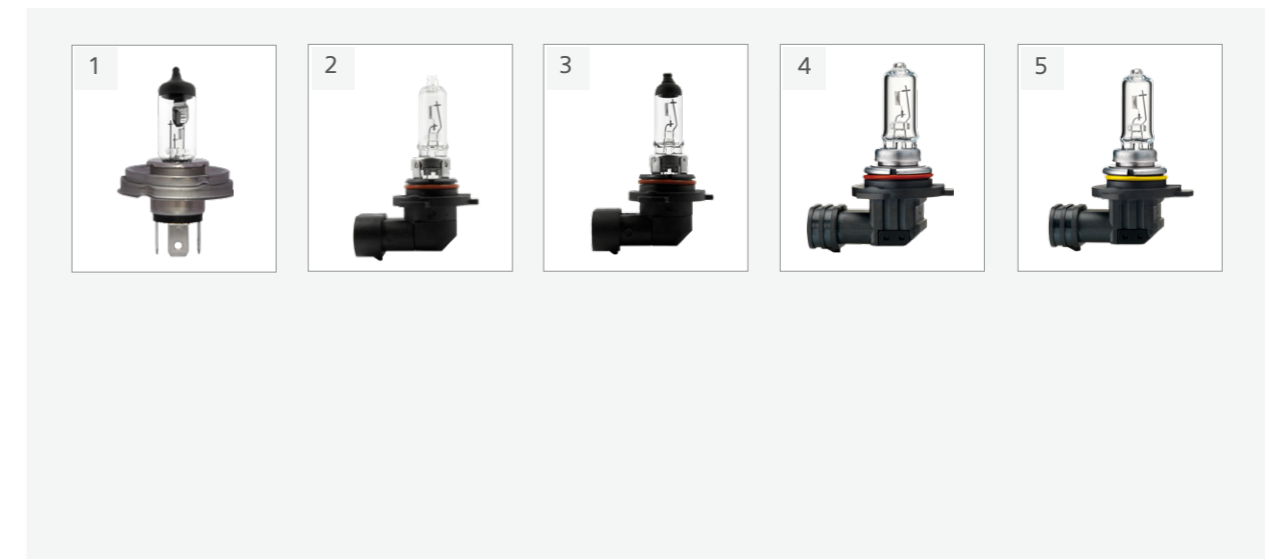

Standard

Ref.	ECE	SAE/ DOT	Volt	Watt	Base	Description	Packing/ pcs.	Image No.
210016	H16		12V	19W	PGJ19-3	H16	100	1
410652	H1	H1	24V	70W	P14,5s	H1	100	2
410656	H3	H3	24V	70W	PK22s	H3	100	3
410612	H4		24V	75/70W	P43t	H4	100	4
410647	H7	H7	24V	70W	PX26d	H7	100	5
410012	H11	H11	24V	70W	PGJ19-2	H11	100	6

Replacement Kits

Ref.	ECE	Volt	Description	Packing/ pcs.	Image No.
210651-305 ①	H1	12V	Lamps: 1xH1,1xT4W, 1xC5W, 1xR5W, 1x P21W, 1xP21/5W Fuses: 1xSt. 10Amp., 1xSt. 15Amp., 1xSt. 20Amp.	20	8
210611-305 ①	H4	12V	Lamps: 1xH4,1xT4W, 1xC5W, 1xR5W, 1x P21W, 1xP21/5W Fuses: 1xSt. 10Amp., 1xSt. 15Amp., 1xSt. 20Amp.	20	9
210607-305 ①	H7	12V	Lamps: 1xH7,1xW5W, 1xC5W, 1xR5W, 1x P21W, 1xP21/5W Fuses: 1xSt. 10Amp., 1xSt. 15Amp., 1xSt. 20Amp.	20	10

① Alternative configurations available on request

Standard

Ref.	ECE	SAE/ DOT	Volt	Watt	Base	Description	Packing/ pcs.	Image No.
210920	R2		12V	45/40W	P45t	HR2	100	1
210923	HB3	9005	12V	60(65W)	P20d	HB3	100	2
210921	HB4	9006	12V	51(55W)	P22d	HB4	100	3
210051	HIR1	9011	12V	65W	PX20d	HIR1	100	4
210052	HIR2	9012	12V	55W	PX22d	HIR2	100	5
410924	R2		24V	55/50W	P45t	HR2	100	1