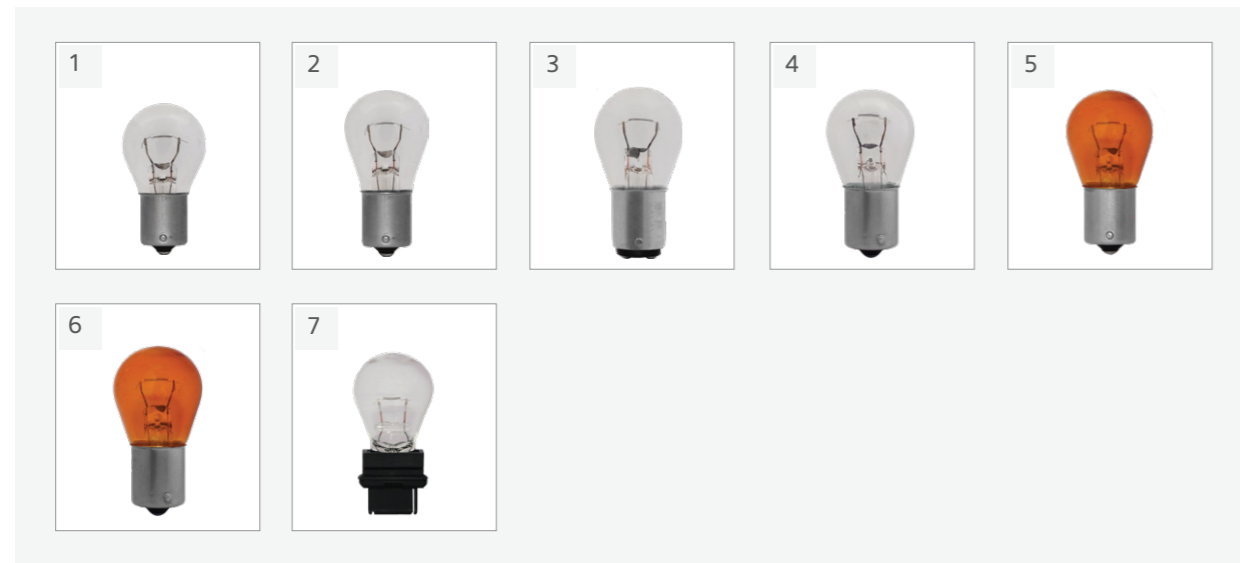

- ② For white flasher lamps
- ③ Plastic Base