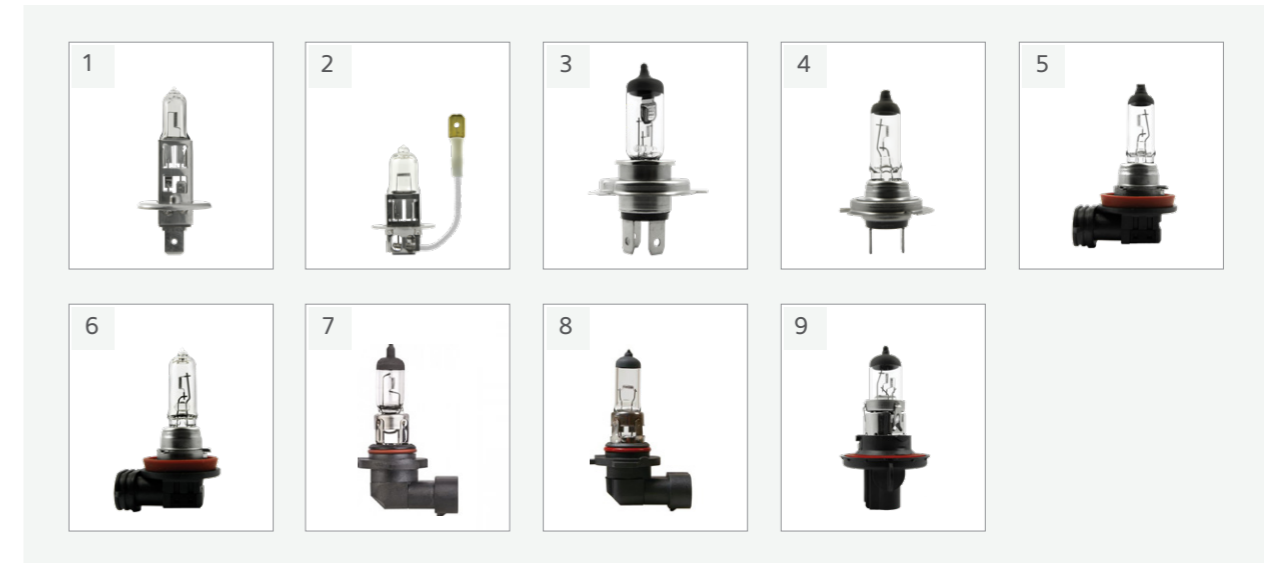

Standard

Ref.	ECE	Volt	Watt	Base	Description	Packing/ pcs.	Image No.
920005 ①	D1S		35W	PK32d-2	D1S	1	1
920006 ①	D1R		35W	PK32d-3	D1R	1	2
920002 ①	D2S		35W	P32d-2	D2S	1	3
920004 ①	D2R		35W	P32d-3	D2R	1	4
920000 ①	D3S		35W	PK32d-5	D3S	1	5
920003 ①	D3R		35W	PK32d-6	D3R	1	6
920007 ①	D4S		35W	P32d-5	D4S	1	7
920008 ①	D4R		35W	P32d-6	D4R	1	8

Standard

Ref.	ECE	SAE/ DOT	Volt	Watt	Base	Description	Packing/ pcs.	Image No.
210651	H1	H1	12V	55W	P14,5s	H1	100	1
210653	H3	H3	12V	55W	PK22s	H3	100	2
210611	H4		12V	60/55W	P43t	H4	100	3
210607	H7	H7	12V	55W	PX26d	H7	100	4
210008	H8	H8	12V	35W	PGJ19-1	H8	100	5
210009	H9	H9	12V	65W	PGJ19-5	H9	100	6
210010	H10		12V	42W	PY20d	H10	100	7
210011	H11	H11	12V	55W	PGJ19-2	H11	100	5
210012	H12		12V	53W	PZ20d	H12	100	8
210013	H13		12V	60/55W	P26,4t	H13	100	9

① Also available upon request in Sky Blue version up to 6.000K